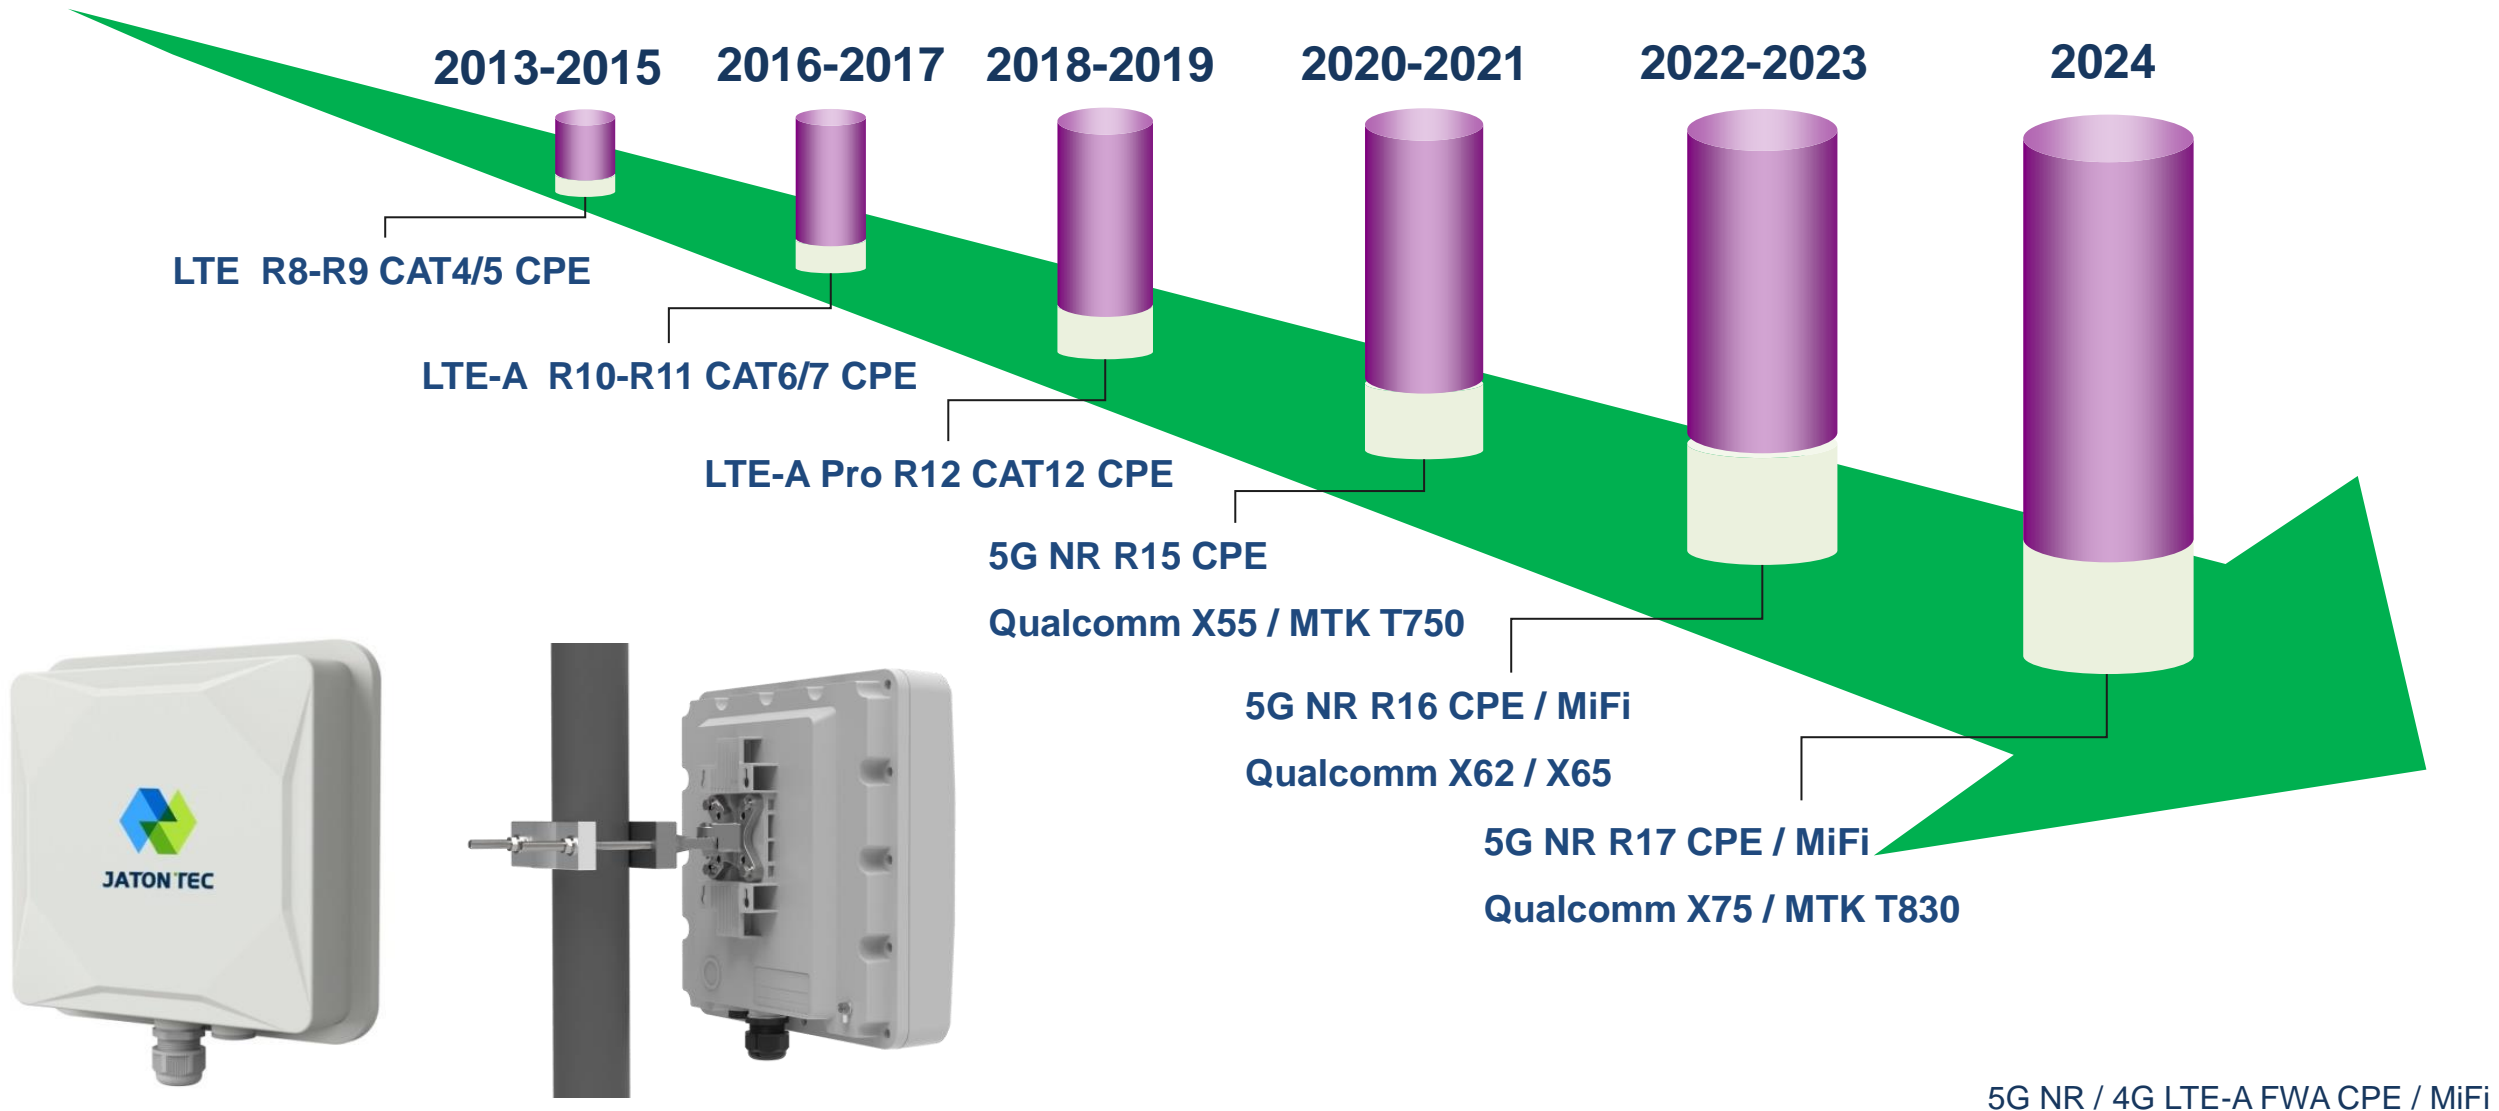

Development