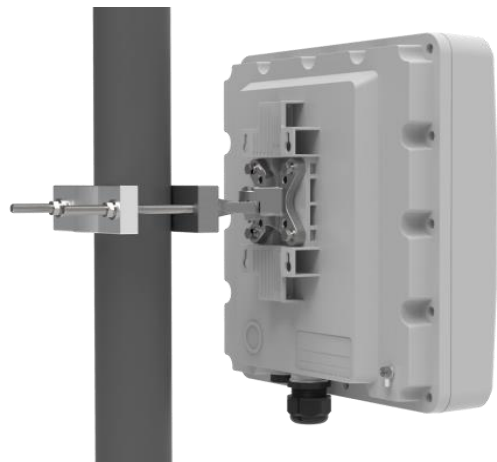

**500+ million
FWA households by 2025**

4G-5G FWA focus areas

City Town Rural

Development

Products Roadmap

3GPP	Type	Model	Chipset	Index	Picture		
R16	IDU 5G NR	JT3600V	Qualcomm X62	5G NSA/SA Sub-6GHz, LTE, WCDMA, 2T4R, WiFi6 2*SIM,support eSIM, 1 RJ11 LINE Port, 2 RJ45 GE Port USB3.1, Antenna Gain 3-6dBi	JT8900D 	JT8500D JT6300D 	JT7700D JT7500D 
	ODU 5G NR	JT8900D	MTK T830	5G NSA/SA Sub-6GHz, LTE CAT20 5CC, WCDMA, IP67 1 RJ45 2.5Gbps PoE Port, Built-in GPS 5G High Gain Wide Band Directional Antenna 5-17 dBi 5G: DL 4x4MIMO n1/3/7/38/40/41/77/78/79 UL 2x2MIMO n41/77/78/79 4G: DL 4x4MIMO B1/3/7/32/38/40/41/42/43			
R15	ODU 5G NR	JT8700P	UNISOC V510/516	5G NSA/SA Sub-6GHz, LTE CAT20 5CC, WCDMA, IP67 1 RJ45 2.5Gbps PoE Port, Built-in GPS 5G High Gain Wide Band Directional Antenna 5-17 dBi 5G: DL 4x4MIMO n1/3/7/38/40/41/77/78/79 UL 2x2MIMO n41/77/78/79 4G: DL 4x4MIMO B1/3/7/32/38/40/41/42/43			
R12	ODU CAT12	JT8500D	GCT 7243A	4G LTE-A Pro 8Rx/4Rx, 2Tx, IP67 UL 2x2MIMO,2CA 64QAM DL 4*4 MIMO 600Mbps, 2CC/3CC/4CC,256 QAM High Directional Antenna Gain 13-15dBi			
	WDU CAT12 Window CPE	JT7500D		4G LTE-A Pro TDD/FDD, 4Rx, 2Tx, IP67, WiFi 802.11b/g/n UL 2x2MIMO,2CA 64QAM DL 4x4 MIMO 600Mbps, 2CC/3CC/4CC, 256 QAM, B7/38/40/41/42/43/48, Internal Omni Directional Gain 7dBi Install : Sucker / Wall mounting bracket / Pole bracket			
	IDU CAT12	JT3600D	Qualcomm X12	4G LTE-A pro FDD / TDD, 1T4R, 4x4 MIMO & 4CA DL 600Mbps, WiFi5, Antenna Gain 3-6dBi, optional External Antenna, 1 RJ11 LINE Port, VoLTE, 4 RJ45 GE ETH Port	JT3200D/JT3500D/JT3600D JT3200U 		
R11	ODU CAT7	JT6300D	GCT 7243QT	4G LTE-A 4Rx, 2Tx, DL 4*4 MIMO, IP67, UL QAM64 DL CA (2CC), UL QAM64, Antenna Gain 13-17dBi			
	IDU CAT7	JT3200D		4G LTE-A FDD / TDD, 1T4R, 4x4 MIMO & 2CA, WiFi5, Antenna Gain 3-6dBi, optional External Antenna 1 RJ11 LINE Port, VoLTE, 2 RJ45 GE ETH Port			
R10	IDU CAT6	JT3200U	SL8563	4G LTE & 3G WCDMA, 1T2R, 2x2 MIMO & 2CA, WiFi5 Antenna Gain 2-5dBi, optional External Antenna, 1 RJ11 LINE Port, VoLTE, 4 RJ45 GE ETH Port, 1 WAN			