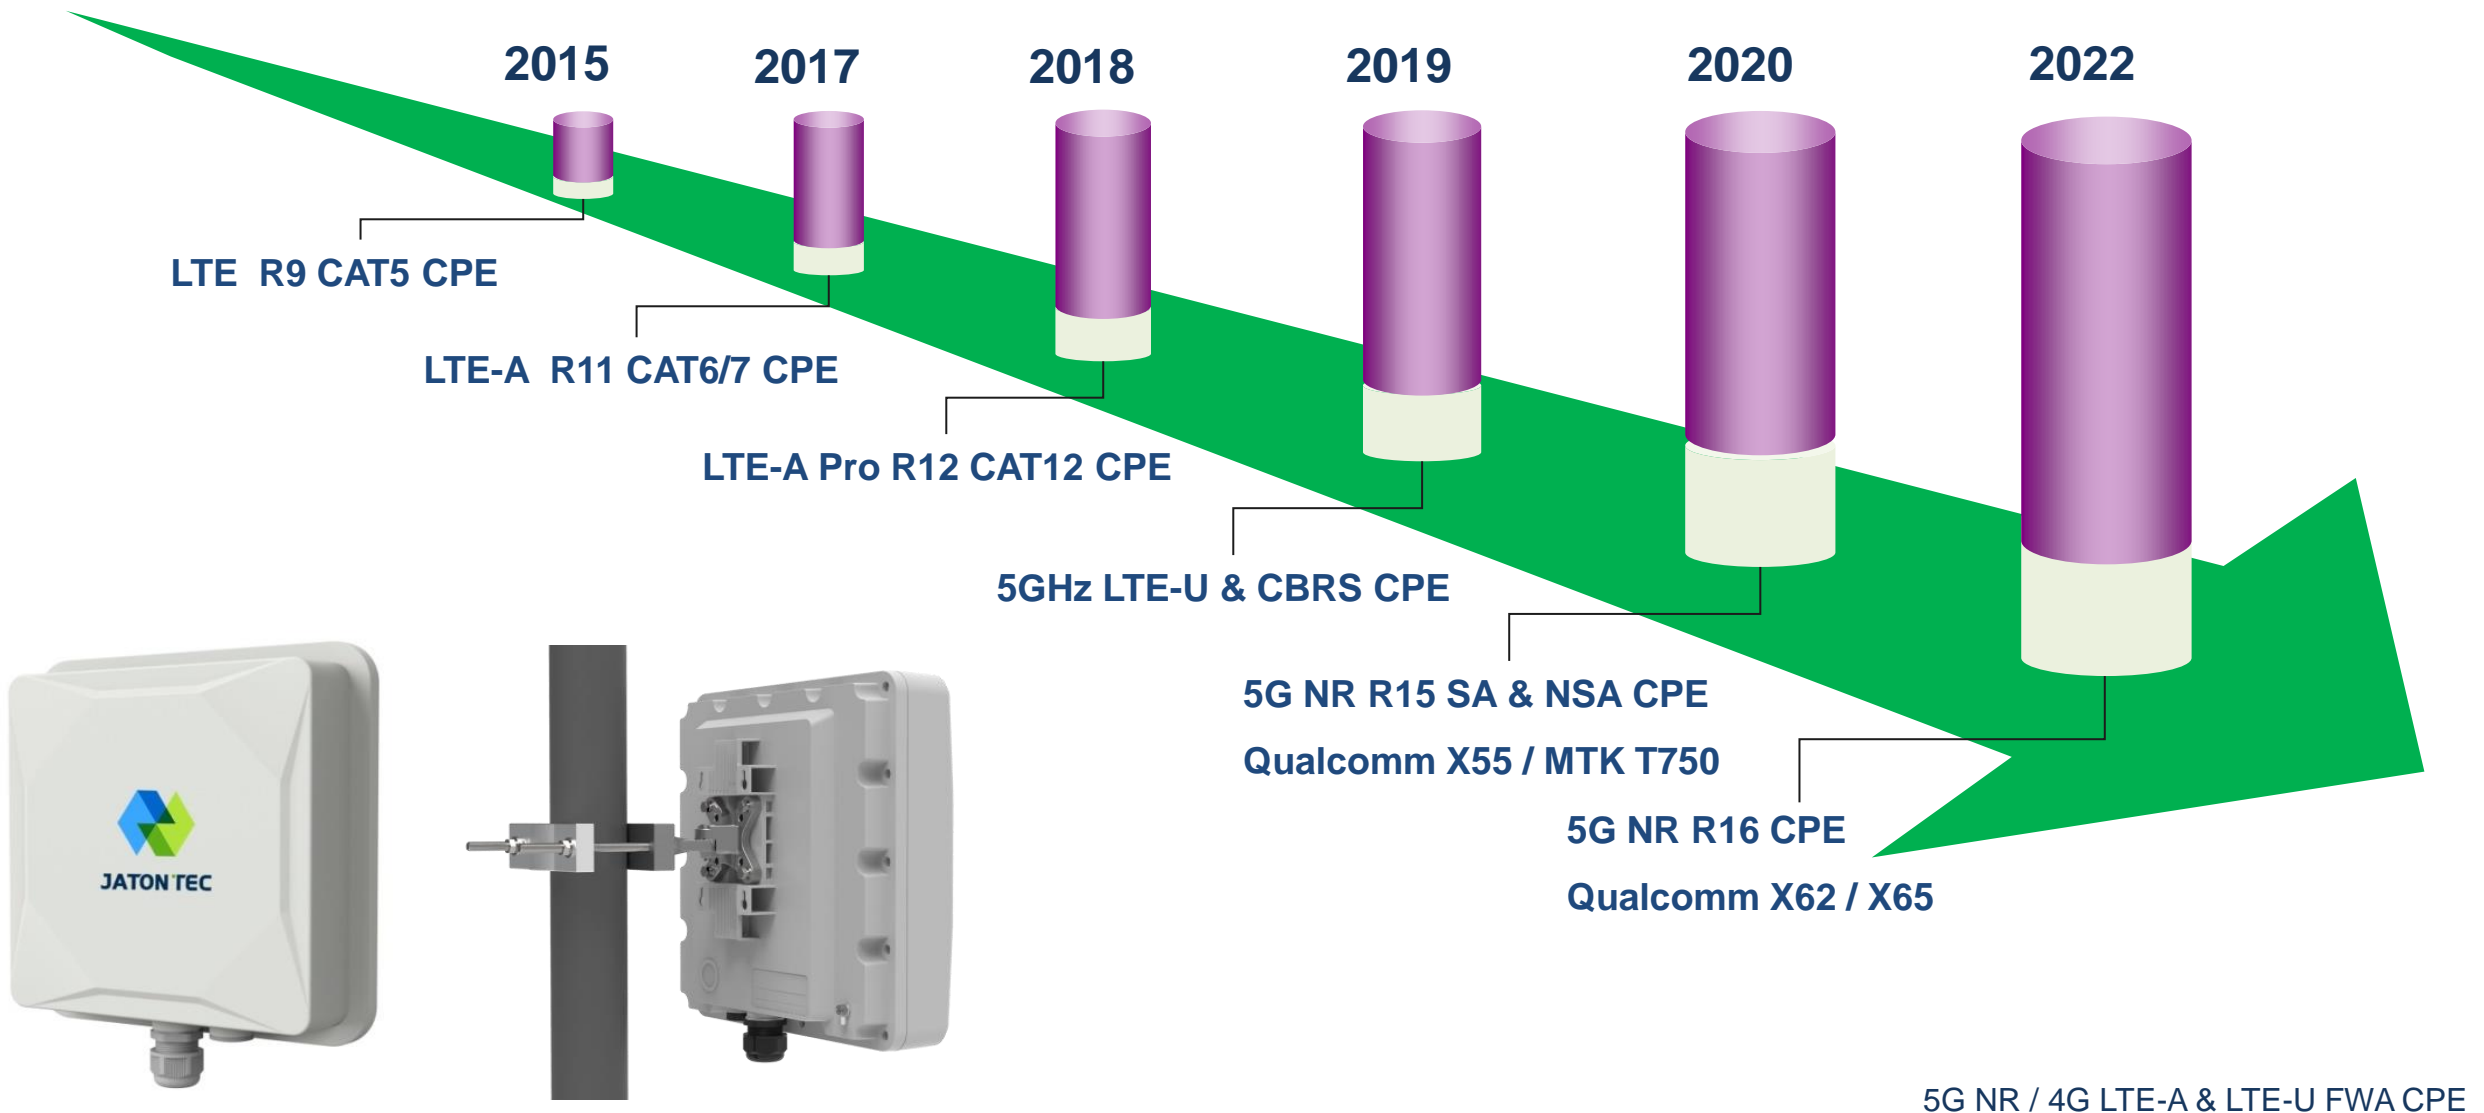

Development